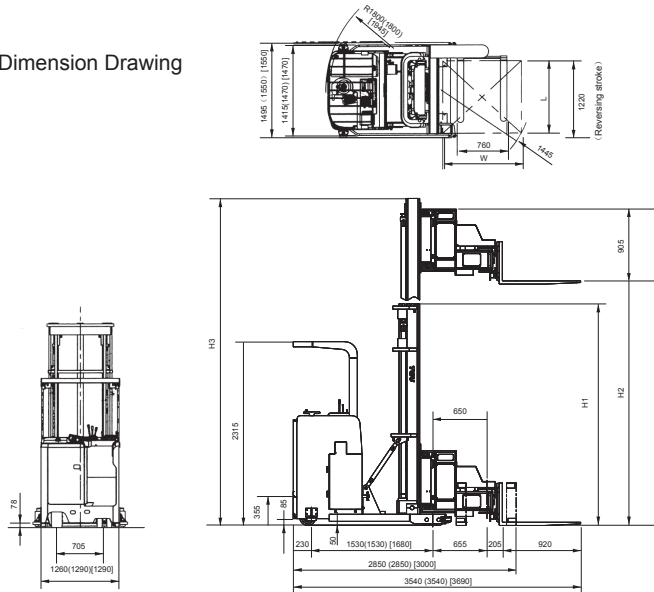

TEU

RT Series 10-15

Three-way Electric Stacker

● Rack space diagram

● Rack using schematic diagram

● Dimension Drawing

Notes: () dimension is RT12. [] dimension is RT15

● Main specification

Item	Model	RT10	RT12	RT15
Load capacity	kg	1000	1200	1500
Load center (no load/full load)	mm	500		
Lifting speed	mm/s	330/250	330/240	320/230
Travelling speed (no load/full load)	km/h	9.0 / 8.0		
Turning radius (outside)	mm	1800	1800	1945
Truck weight	kg	3590	3740	4150
Aisle width	mm	1525	1580	1580
Overall length (with fork lateral)	mm	2850	2850	3000
Overall width (with guide roller)	mm	1495	1550	1550
Overall height (height of head guard)	mm	2315		
Battery capacity	48V-AH/5H	400	400	450

● 2 Stage mast

Mast model	Model* Item		Mast dimension (mm)			
	Load capacity (kg)	RT10	RT12	Max.lifting height	Mast height fork lowered (H1)	Overall height (H3)
VM300	1000	1000	1200	3000	2295	3790
VM350	1000	1000	1200	3500	2545	4290
VM400	1000	1000	1200	4000	2795	4790
VM450	1000	1000	1170	4500	3045	5290
VM500	1000	1000	1090	5000	3295	5790
VM550	870	1000	1000	5500	3545	6290
VM600	800	950	950	6000	3795	6790

Mast model	Model* Item		Mast dimension (mm)		
	Load capacity (kg)	RT15	Max.lifting height	Mast height fork lowered (H1)	Overall height (H3)
VM300	1500	1500	3000	2545	4040
VM350	1500	1500	3500	2795	4540
VM400	1470	1470	4000	3045	5040
VM450	1350	1350	4500	3295	5540
VM500	1230	1230	5000	3545	6040
VM550	1100	1100	5500	3795	6540
VM600	1000	1000	6000	4045	7040