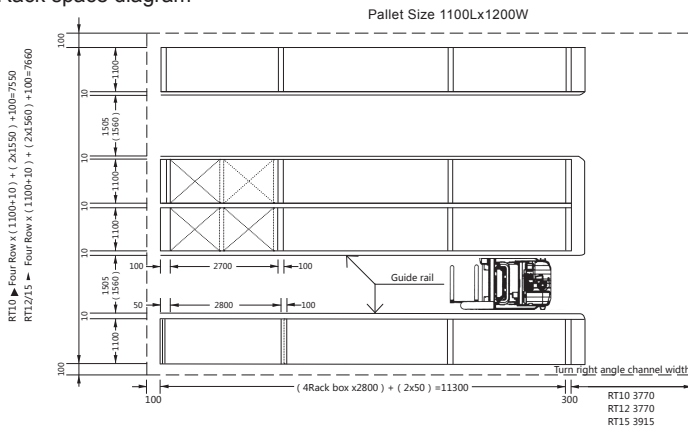

TEU

RT Series 10-15

Three-way Electric Stacker

● Rack space diagram

● Rack using schematic diagram

● Dimension Drawing

Notes: () dimension is RT12. [] dimension is RT15

● Main specification

Item	Model	RT10	RT12	RT15
Load capacity	kg	1000	1200	1500
Load center (no load/full load)	mm	500		
Lifting speed	mm/s	330/250	330/240	320/230
Travelling speed (no load/full load)	km/h	9.0 / 8.0		
Turning radius (outside)	mm	1800	1800	1945
Truck weight	kg	3590	3740	4150
Aisle width	mm	1525	1580	1580
Overall length (with fork lateral)	mm	2850	2850	3000
Overall width (with guide roller)	mm	1495	1550	1550
Overall height (height of head guard)	mm	2315		
Battery capacity	48V-AH/5H	400	400	450

● 2 Stage mast

Mast model	Model* Item		Mast dimension (mm)			
	Load capacity (kg)	RT10	RT12	Max.lifting height	Mast height fork lowered (H1)	Overall height (H3)
VM300	1000	1000	1200	3000	2295	3790
VM350	1000	1000	1200	3500	2545	4290
VM400	1000	1000	1200	4000	2795	4790
VM450	1000	1000	1170	4500	3045	5290
VM500	1000	1000	1090	5000	3295	5790
VM550	870	1000	1000	5500	3545	6290
VM600	800	950	950	6000	3795	6790

Mast model	Model* Item		Mast dimension (mm)		
	Load capacity (kg)	RT15	Max.lifting height	Mast height fork lowered (H1)	Overall height (H3)
VM300	1500	1500	3000	2545	4040
VM350	1500	1500	3500	2795	4540
VM400	1470	1470	4000	3045	5040
VM450	1350	1350	4500	3295	5540
VM500	1230	1230	5000	3545	6040
VM550	1100	1100	5500	3795	6540
VM600	1000	1000	6000	4045	7040