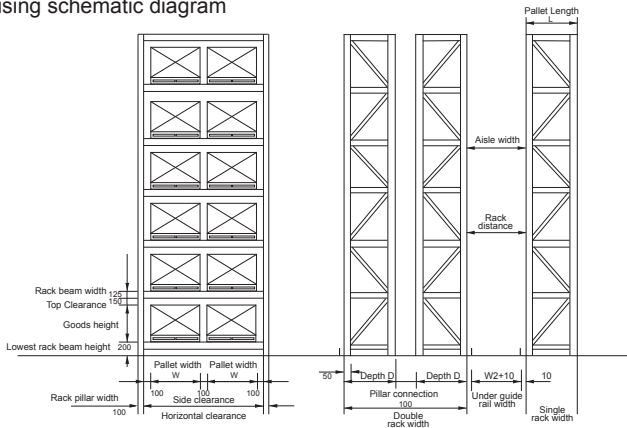

TEU

RT Series 10-15

Three-way Electric Stacker

● Rack space diagram

● Rack using schematic diagram

● Dimension Drawing

Notes: () dimension is RT12. [] dimension is RT15

● Main specification

Item	Model	RT10	RT12	RT15
Load capacity	kg	1000	1200	1500
Load center (no load/full load)	mm	500		
Lifting speed	mm/s	330/250	330/240	320/230
Travelling speed (no load/full load)	km/h	9.0 / 8.0		
Turning radius (outside)	mm	1800	1800	1945
Truck weight	kg	3590	3740	4150
Aisle width	mm	1525	1580	1580
Overall length (with fork lateral)	mm	2850	2850	3000
Overall width (with guide roller)	mm	1495	1550	1550
Overall height (height of head guard)	mm	2315		
Battery capacity	48V-AH/5H	400	400	450

● 2 Stage mast

Mast model	Model* Item		Mast dimension (mm)			
	Load capacity (kg)	RT10	RT12	Max.lifting height	Mast height fork lowered (H1)	Overall height (H3)
VM300	1000	1000	1200	3000	2295	3790
VM350	1000	1000	1200	3500	2545	4290
VM400	1000	1000	1200	4000	2795	4790
VM450	1000	1000	1170	4500	3045	5290
VM500	1000	1000	1090	5000	3295	5790
VM550	870	1000	1000	5500	3545	6290
VM600	800	950	950	6000	3795	6790

Mast model	Model* Item		Mast dimension (mm)		
	Load capacity (kg)	RT15	Max.lifting height	Mast height fork lowered (H1)	Overall height (H3)
VM300	1500	1500	3000	2545	4040
VM350	1500	1500	3500	2795	4540
VM400	1470	1470	4000	3045	5040
VM450	1350	1350	4500	3295	5540
VM500	1230	1230	5000	3545	6040
VM550	1100	1100	5500	3795	6540
VM600	1000	1000	6000	4045	7040